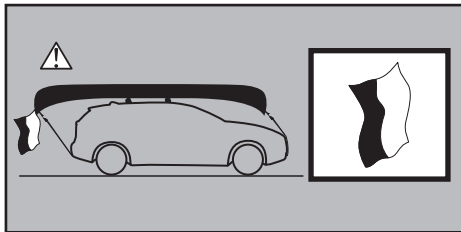

EN Accessories	UK Аксессуары	831 USA	839 USA
DE Zubehör	BG Принадлежности	832 USA	855
FR Accessoires	CS Dopřikry	841	
NL Accessoires	SK Príslušenstvo		x2
IT Accessori	SL Dodatki		x2
ES Accesorios	HR/BiH Dodaci	882/XAdapt12	
PT Acessórios	RO Accesorii		x4
SV Tillbehör	HU Tartozékok		x4
DK Tilbehør	EL Εξαρτήματα		x1
NO Tilbehør	TR Aksesuarlar		
FI Lisävarusteet	AR الملحقات		
ET Lisavarustus	HE אביזרים		
LV Piederumi	ZH 附件		
LT Priedai	JA アクセサリー		
PL Akcesoria	KO 액세서리		
RU Аксессуары	TH อุปกรณ์เสริม		

Thule One-Key System

512		(x2)
544		(x4)
596		(x6)
588		(x8)
452		(x12)