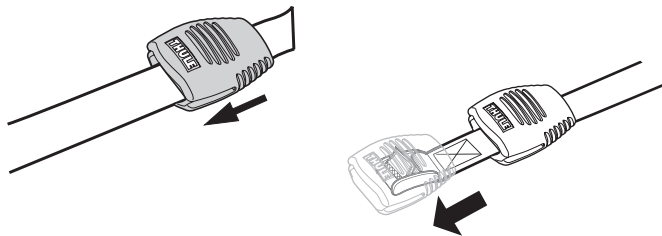

Thule Portage 819

> Instructions

Canoe carrier

CITY CRASH

Complies with ISO norm

Thule WingBar/
Thule Aeroblade

Thule AeroBar

SquareBar

Thule ProBar

819000

C.20141016
501-7922-04

Bring your life
thule.com

5

x2

x2

6