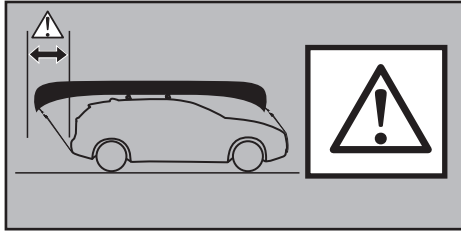

EN Accessories	UK Аксессуары	831 USA	839 USA
DE Zubehör	BG Принадлежности	832 USA	855
FR Accessoires	CS Dopřikry	841	
NL Accessoires	SK Príslušenstvo		x2
IT Accessori	SL Dodatki		x2
ES Accesorios	HR/BiH Dodaci	882/XAdapt12	
PT Acessórios	RO Accesorii		x4
SV Tillbehör	HU Tartozékok		x4
DK Tilbehør	EL Εξαρτήματα		x1
NO Tilbehør	TR Aksesuarlar		
FI Lisävarusteet	AR الملحقات		
ET Lisavarustus	HE אביזרים		
LV Piederumi	ZH 附件		
LT Priedai	JA アクセサリー		
PL Akcesoria	KO 액세서리		
RU Аксессуары	TH อุปกรณ์เสริม		

Thule One-Key System

512		(x2)
544		(x4)
596		(x6)
588		(x8)
452		(x12)