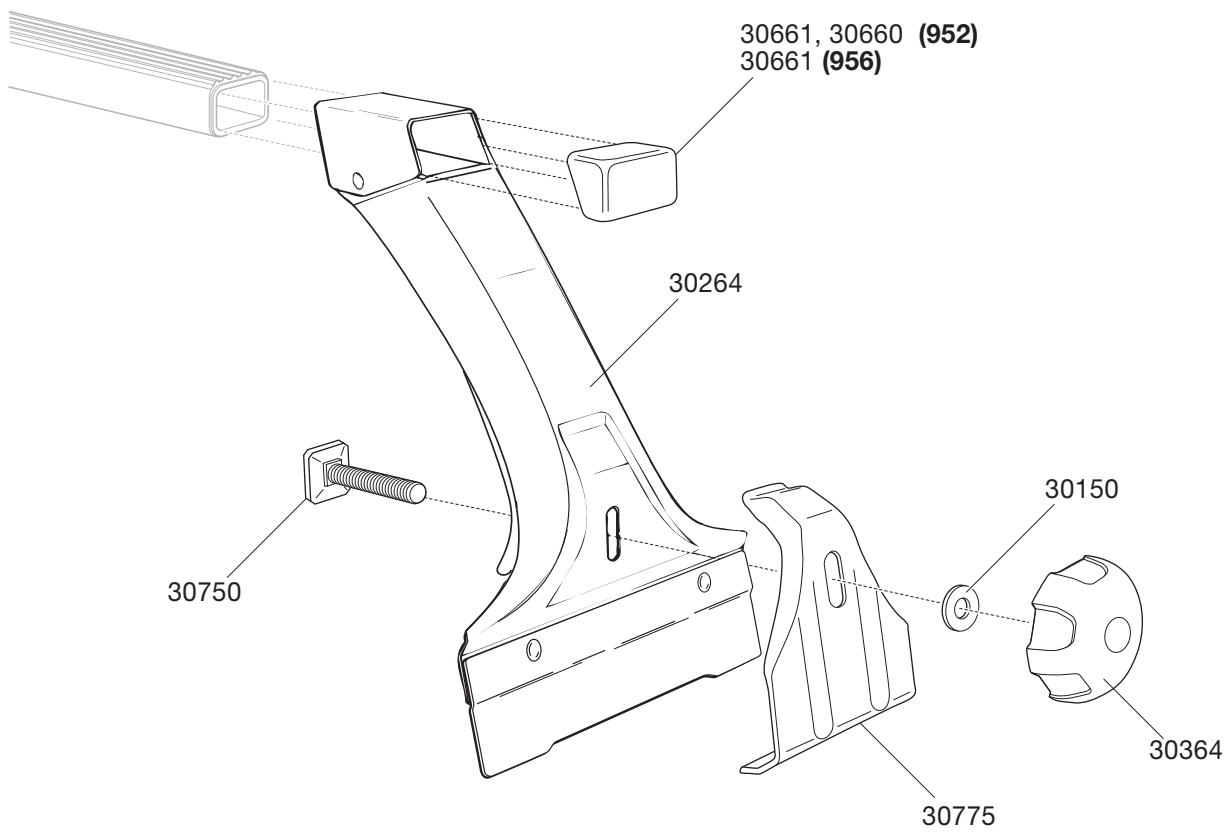

Foot pack 952/956

For vehicles with rain gutters and high roofs

952 1060-3-1
956 1060-32-1

410/1

Individual packs

Pallet

Product	EAN	KG	L/W/H in cm
952	7313021060315	3,9	40/26/10
956	7313021063217	2,0	40/15/9

Product	Qty/kg	L/W/H in cm
952	90/357	133/83/113
956	192/395	120/80/120