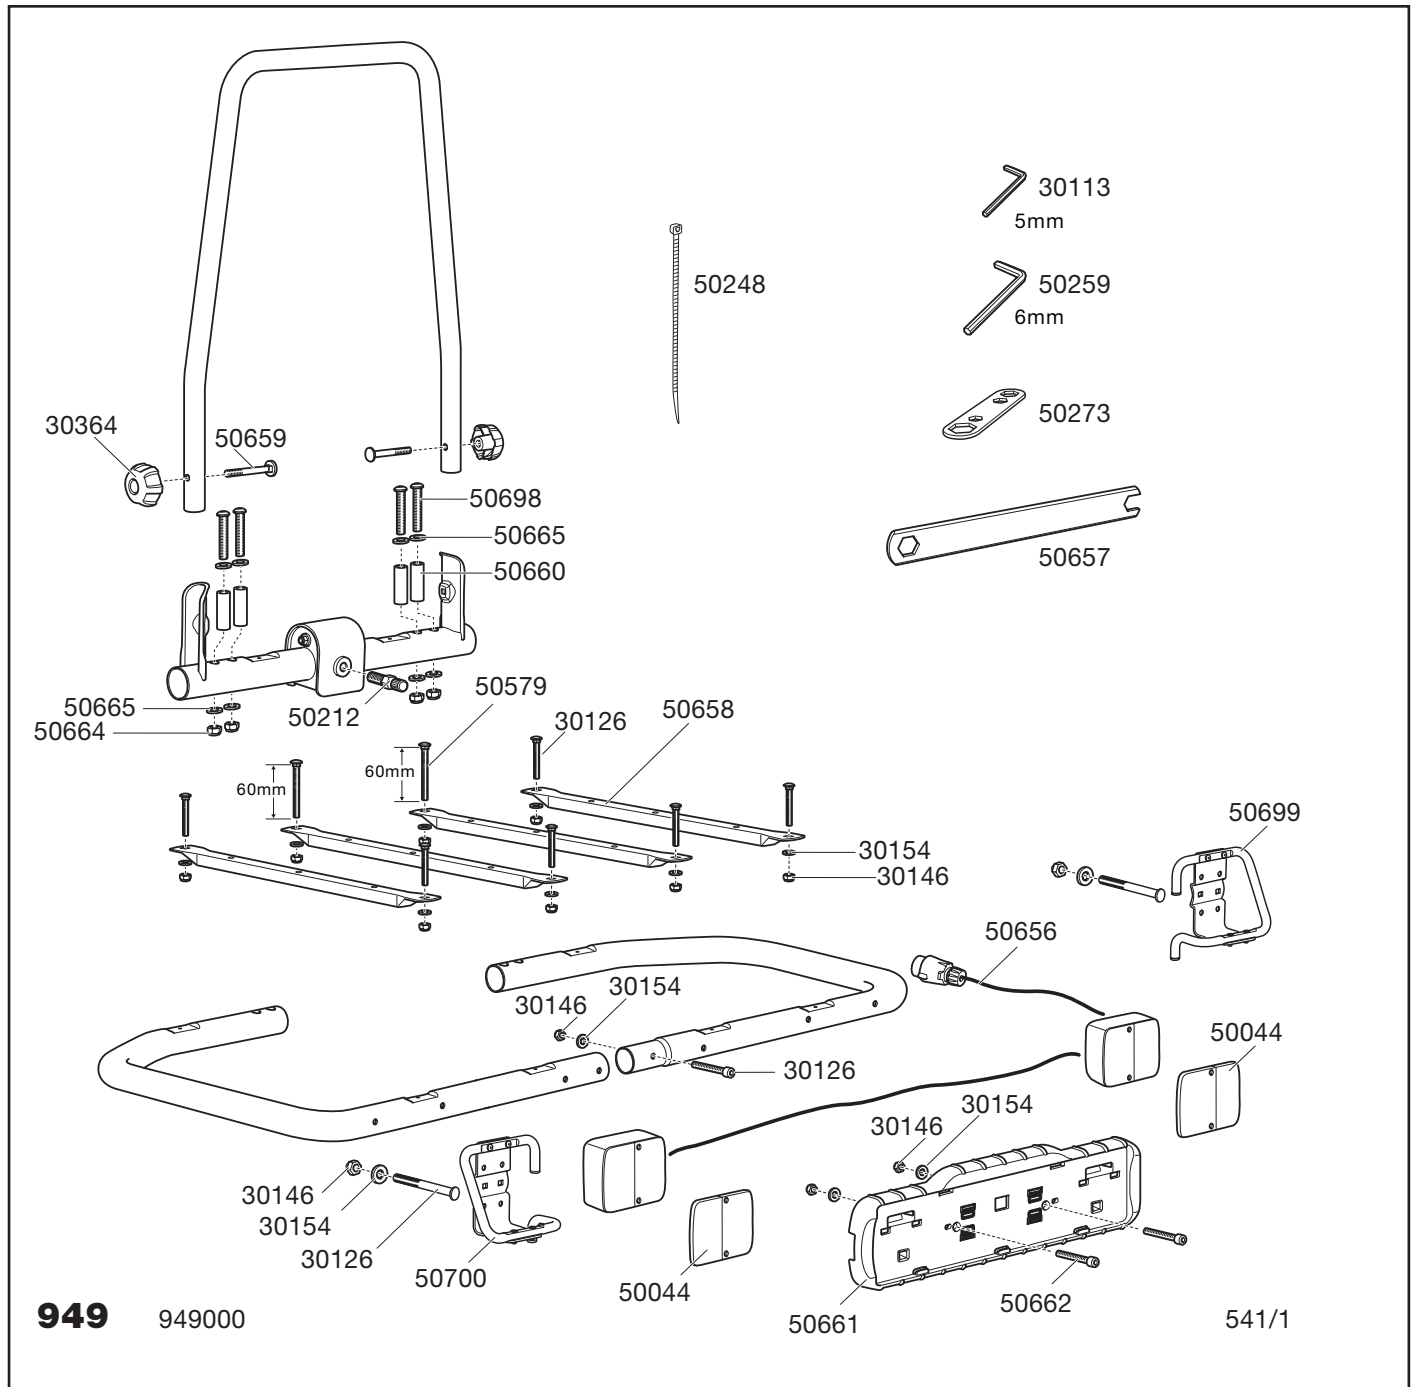

Thule EasyBase 949

949/949000

5 års garanti
years warranty
Jahre Garantie
ans de garantie

Components:

Steel frame with large load surface. Folding support loop for simple storage. Lockable universal ball coupling with accessory 957. Lighting complete with cabling and 7-pin plug.

Materials:

Galvanised, powder painted steel.

Mounting, etc.:

Mount the product in accordance with the enclosed mounting instructions. The required tools are included.

- The basic product can be combined with several accessories to suite the customer's need.
- Suitable for cars with a towbar.
- Folding support loop for simple storage.
- The product is supplied with complete lighting at the back and has space for an extra number plate.
- The required tools are included.
- Load capacity 60 kg.
- TÜV-approved.

Thule EasyBase 949

Individual packs

Pallet

Product	EAN	Kg	L/W/H in cm
949	7313020022529	15	80/65/13

Product	Qty/kg	L/W/H in cm
949	16/250	133/80/120