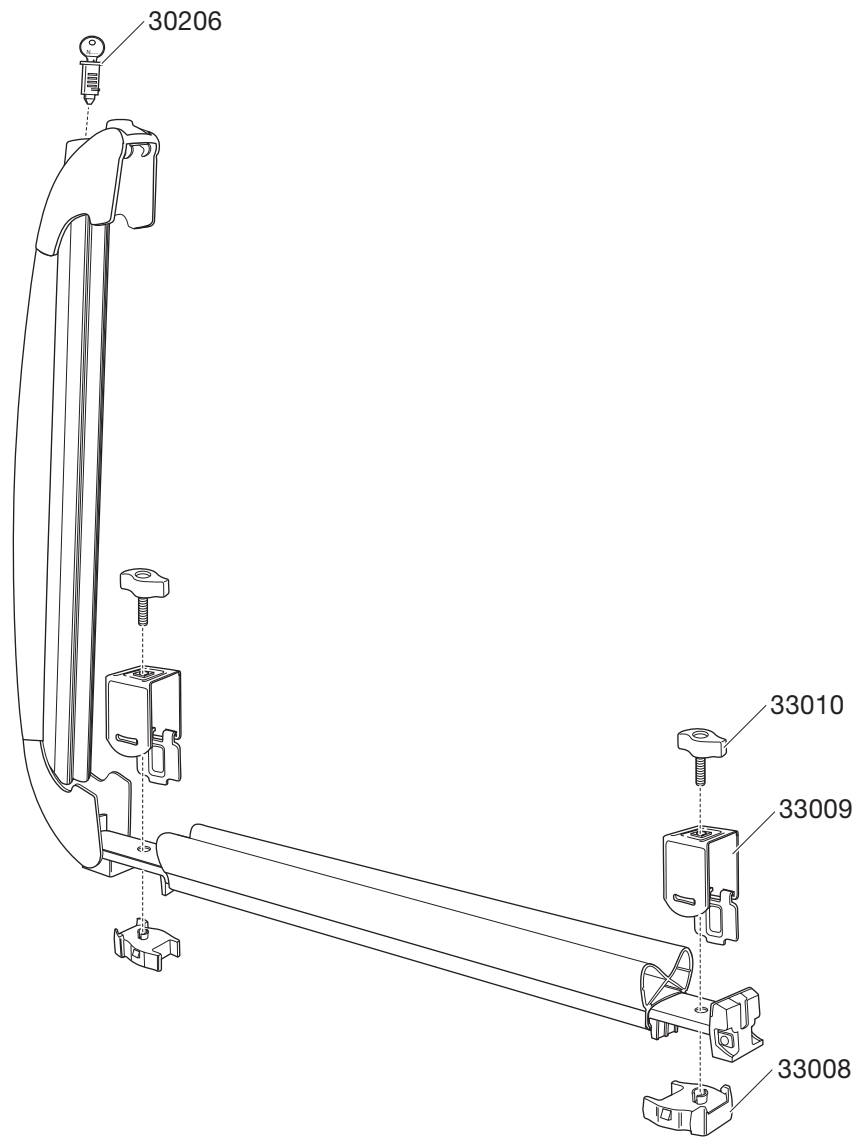

Horizontal ski carrier - Snowpro 745, 746, 747

- **745** 1000-31-3
- **745-1** 1000-31-32
- **745-2** 1000-31-33
- **746** 1000-31-4
- **746-1** 1000-31-42
- **746-2** 1000-31-43
- **747** 1000-31-6

410/1

Individual box

Pallet

Product	EAN	Kg	L/W/H in cm
745	7 313021003138	2,9	50/16/11
746	7 313021003145	3,5	60/16/11
747	7 313021003169	5,7	50/27/11

Product	Qty/kg	L/W/H in cm
745	90/273	100/80/115
746	90/327	120/80/115
747	54/323	109/85/115