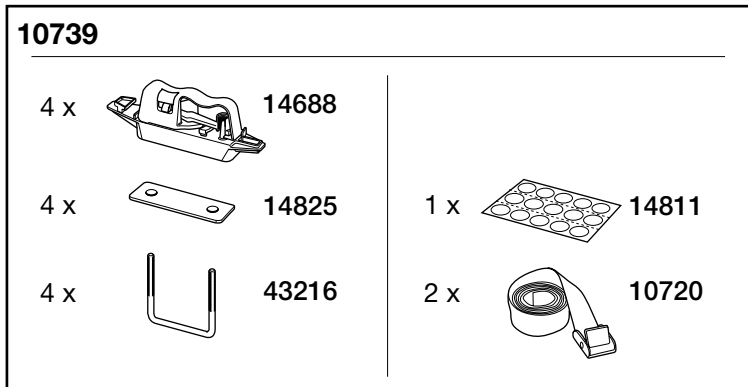

## Individual packs

Product	EAN	Kg	L/W/H in cm
<b>6011</b>	4002253000352	8	120/26,5/24

## Pallet

Product	Qty/kg	L/W/H in cm
<b>6011</b>	12/100	120/80/113