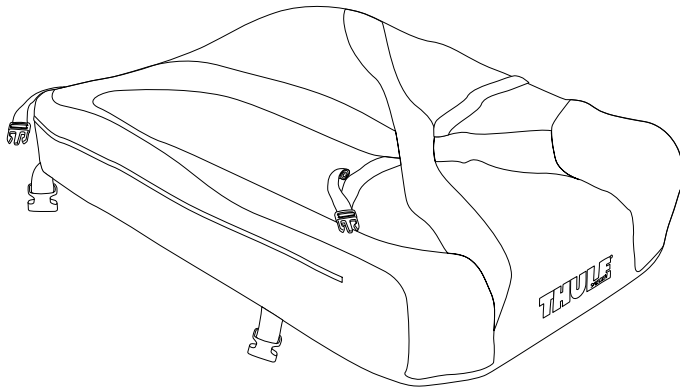

# Thule Ranger 6011

## Individual packs

Product	EAN	Kg	L/W/H in cm
<b>6011</b>	4002253000352	8	120/26,5/24