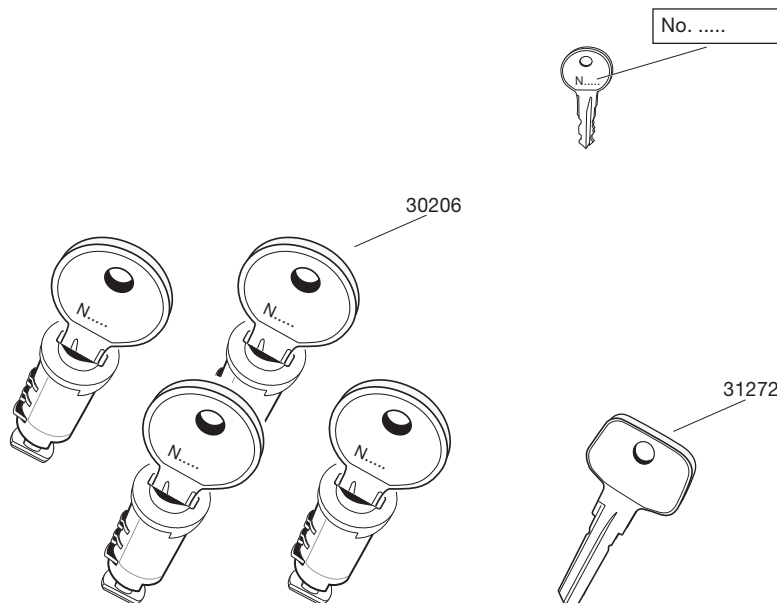

Components:

4, 6, 8 or 12 cylinders respectively, complete with keys and 1 master key.

PLEASE ALSO REFER TO THE THULE CONSUMER CATALOGUE.

Function:

1. To insert a lock cylinder:

- Insert the master key in the cylinder.
- Insert the cylinder in the hole in the product intended for it.
- Press a finger against the cylinder face and withdraw the key.

2. To replace a lock cylinder:

- Unlock the lock.
- Insert the master key in the lock cylinder to be replaced, and withdraw the cylinder with its help.
- Insert the new cylinder in accordance with 1. above.

- The THULE One Key System enables you to use one and the same key for all your locks, both on your load carrier and your bike carriers, ski carriers or box.

503/2

Individual packs

Carton

Product	EAN	Kg	L/W/H in cm
544	7313020005447	0,2	20/12/3
596	7313020005966	0,3	20/12/5
588	7313020005881	0,4	20/12/5
452	7313020021959	0,6	24,5/15/6