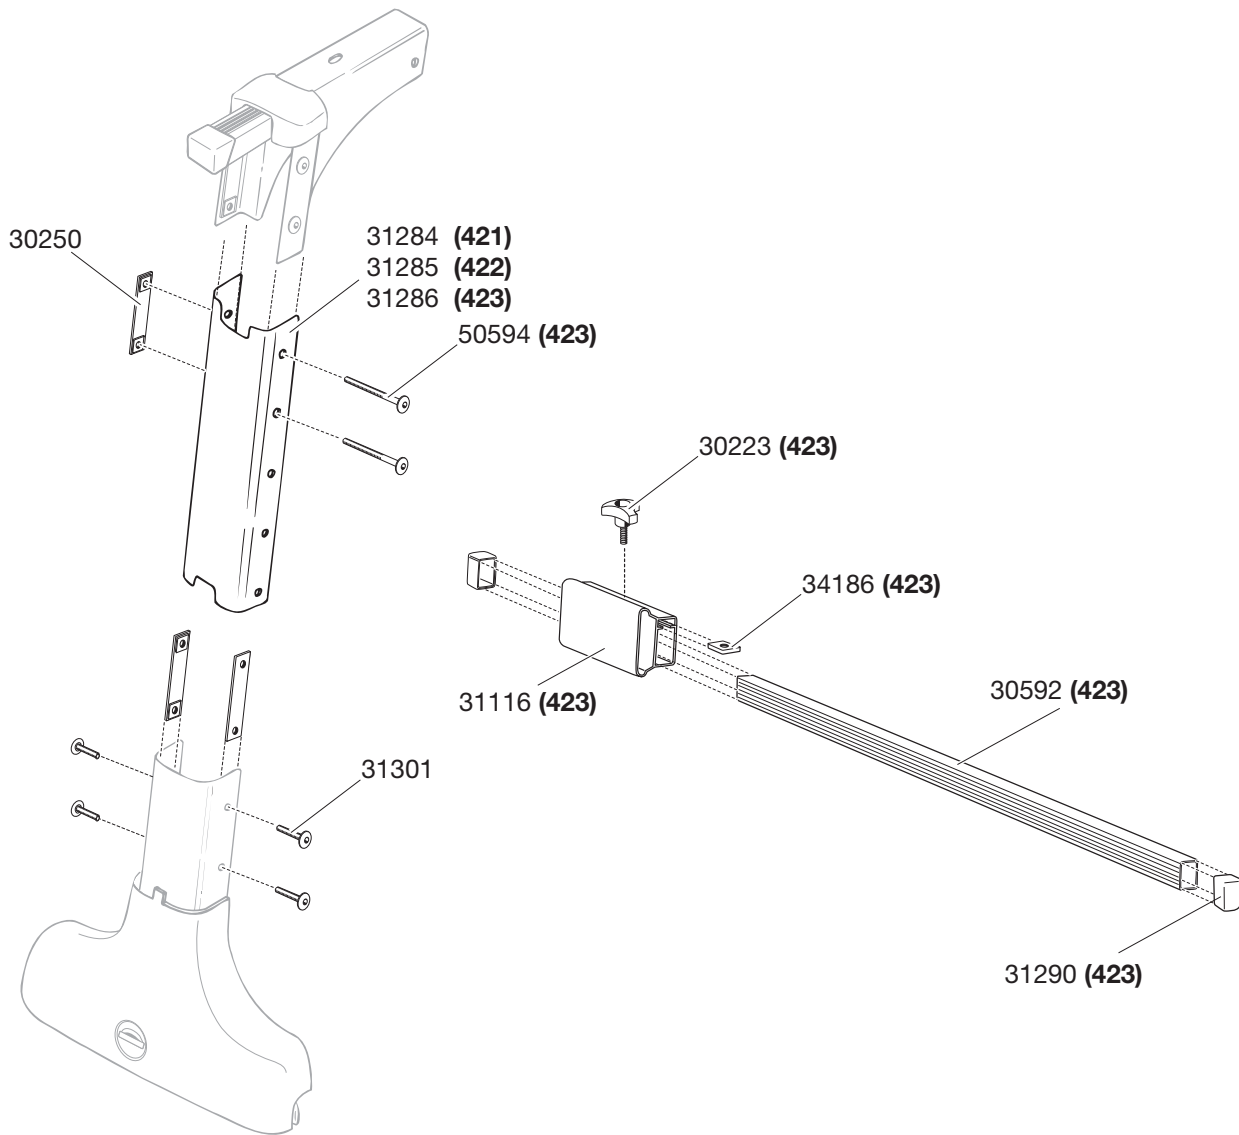

Adapter 421-423

For foot pack 420

- **421** 1057-1-01
- **422** 1057-1-02
- **423** 1057-1-03

410/1

Individual packs

Carton/Pallet

Product	EAN	Kg	L/B/H in cm
421*	7313020004211	1,0	42/18/5
422*	7313020004228	1,2	42/18/5
423	7313020004235	6,8	98/18/6

Product	Qty/kg	L/W/H in cm
421	120/132	100/80/95
422	150/195	120/80/95
423	60/423	100/80/108

*10 in each box