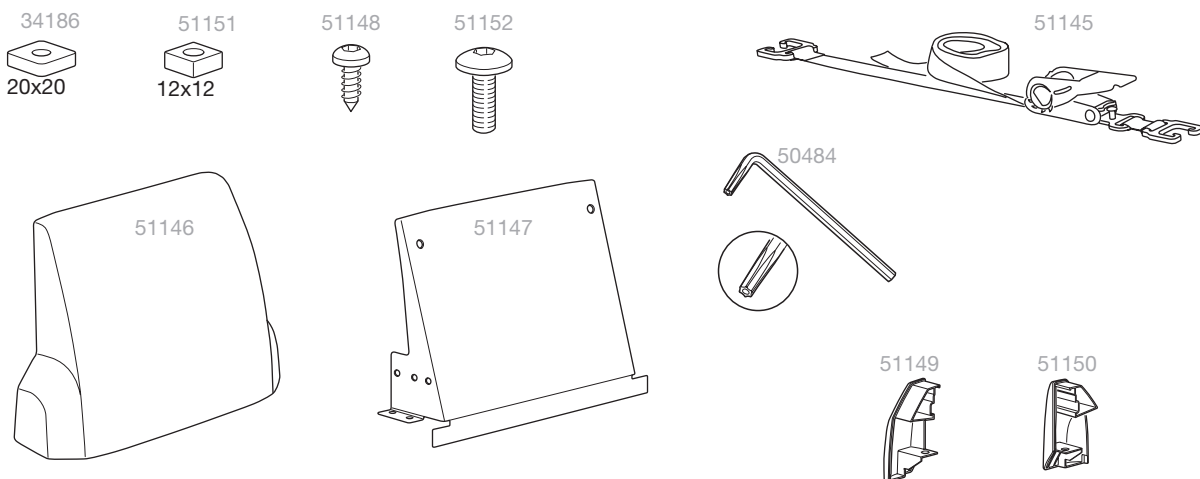

321 322

Front Stop Front Loader Stop

Spare part

321

322

The time-saving load system

03/2012

THULE
SWEDEN
PROFESSIONAL