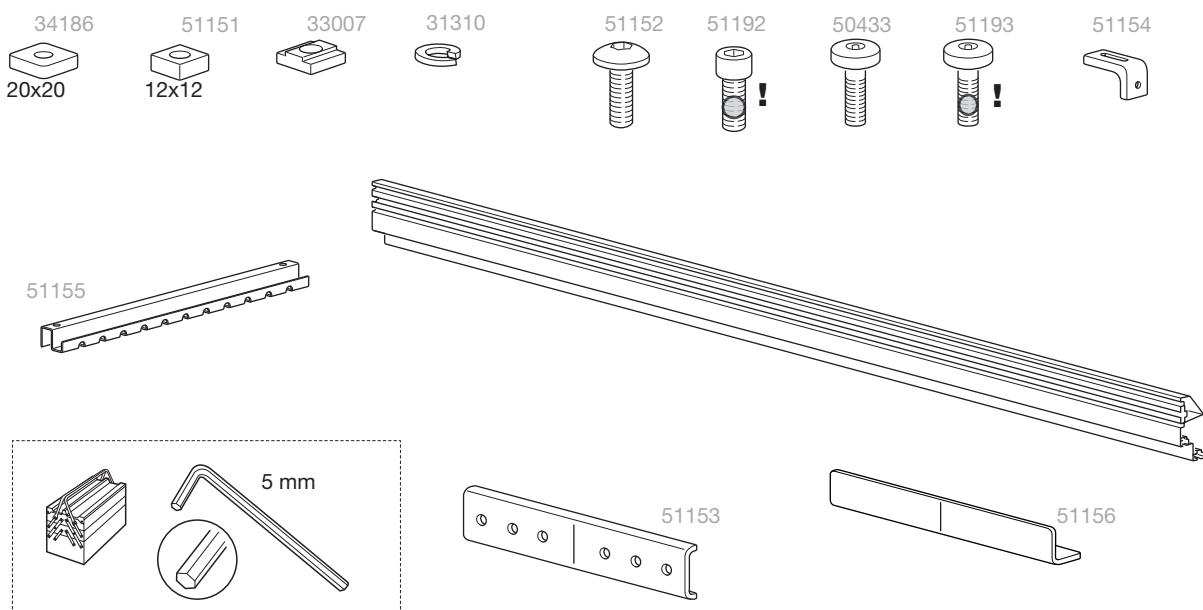

321 322

Front Stop Front Loader Stop

Spare part

321

322

The time-saving load system

03/2012

THULE
SWEDEN
PROFESSIONAL