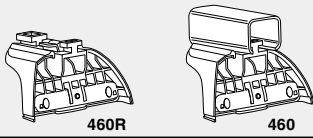

Kit 3101

460R

460

1

+

10 mm

2

x4

6

A

24" – 28" / 610 – 711 mm

B

2.5 Nm
1.8 Ft.Lb

7

A

6 Nm
4.4 Ft.Lb

B

2.5 Nm
1.8 Ft.Lb

8

x1

9

x4

x4

10